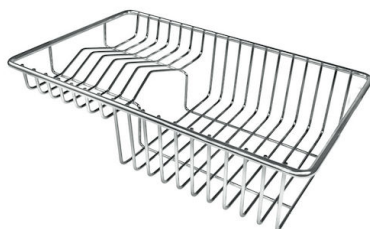

Cestello portapiatti inox