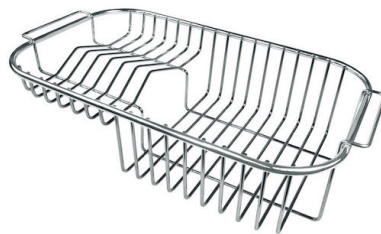

Cestello portapiatti inox