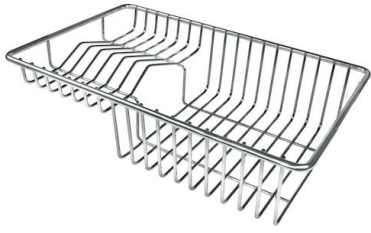

1 x Piletta automatica Space

Push 8407 116

DATI TECNICI

Milanello Optional accessories / Accessori opzionali

The "rails" system makes it possible to use a combination of numerous accessories. Grids, chopping boards, utensils' ranging system, bowls and containers of different dimensions can be alternated in the workspace with a simple gesture, and can easily be stacked, in order to be on hand at all times.

Compatible accessories/Accessori compatibili:

8100 602

Lavello MILANELLO cod. 1034/05*

FT

FTS

GALLERIA FOTOGRAFICA

IN DOTAZIONE

Griglie Black Milanello

Piletta automatica Space Push

ACCESSORI OPZIONALI

Cestello portapiatti inox

Griglia portapiatti

Griglia portapiatti inox

Scolapasta inox

Tagliere in HPDE

Tagliere legno noce