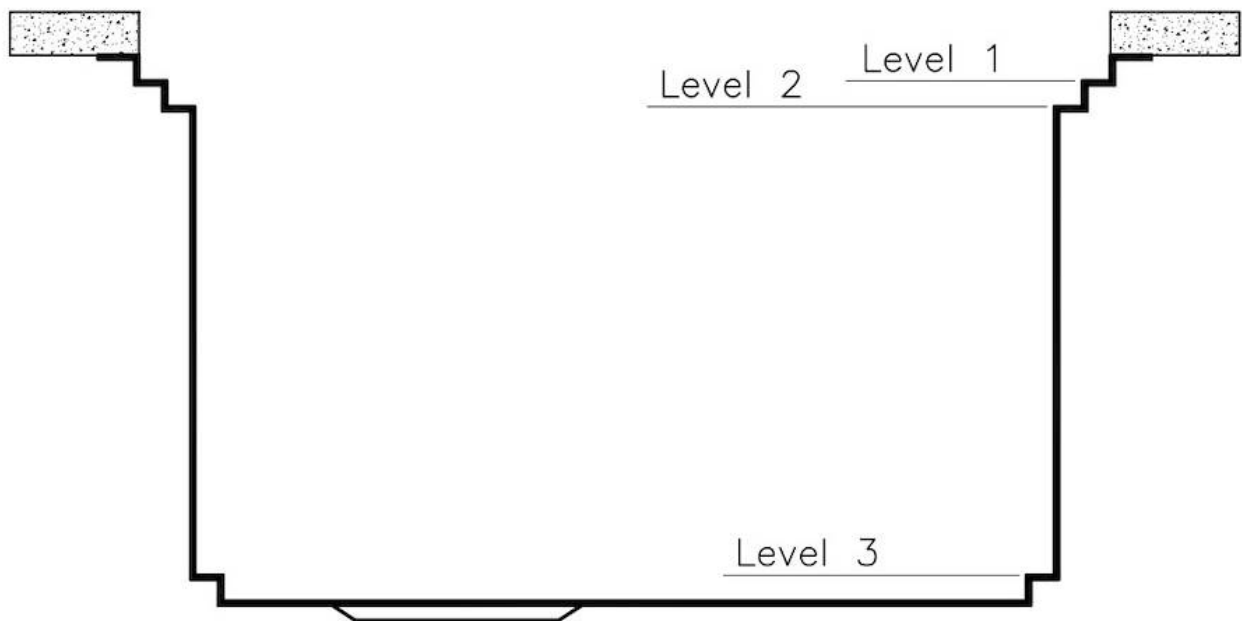

Milano Optional accessories / Accessori opzionali

The "rails" system makes it possible to use a combination of numerous accessories. Grids, chopping boards, utensils' ranging system, bowls and containers of different dimensions can be alternated in the workspace with a simple gesture, and can easily be stacked, in order to be on hand at all times.

Il sistema di "corsie" rende possibile l'utilizzo combinato di innumerevoli accessori. Griglie, taglieri, portautensili, vaschette e contenitori di varie dimensioni si alternano nella zona di lavoro con un semplice gesto e possono essere impilati, sempre a portata di mano.