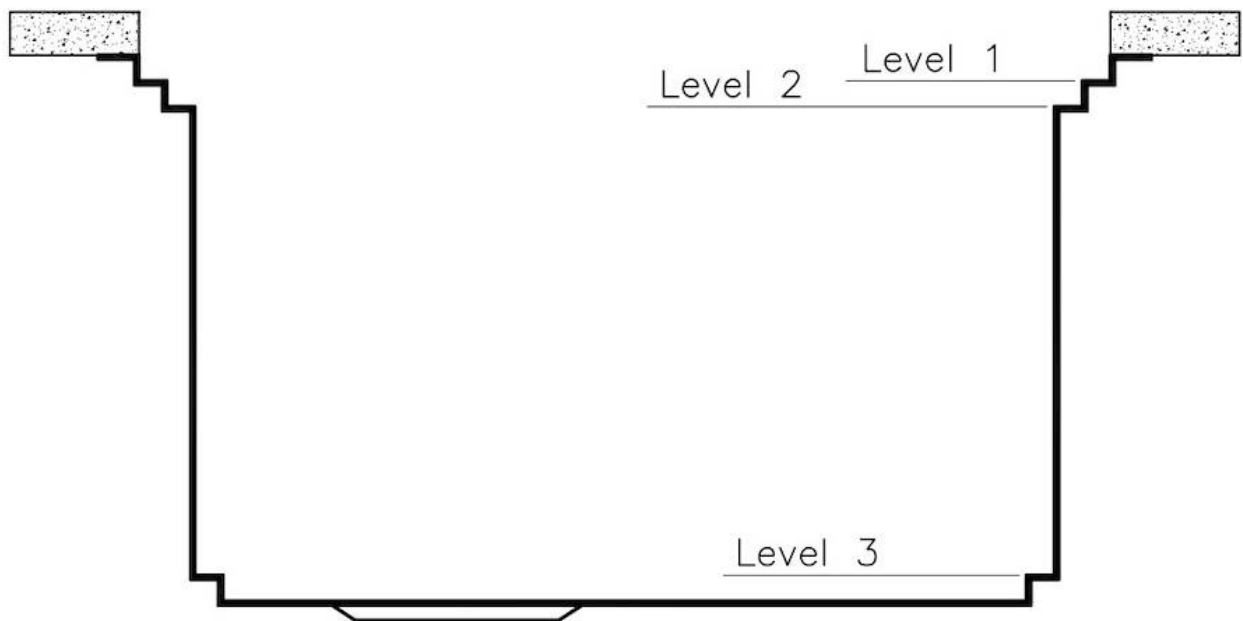

Milano Optional accessories / Accessori opzionali

The "rails" system makes it possible to use a combination of numerous accessories. Grids, chopping boards, utensils' ranging system, bowls and containers of different dimensions can be alternated in the workspace with a simple gesture, and can easily be stacked, in order to be on hand at all times.

Il sistema di "corsie" rende possibile l'utilizzo combinato di innumerevoli accessori. Griglie, taglieri, portautensili, vaschette e contenitori di varie dimensioni si alternano nella zona di lavoro con un semplice gesto e possono essere impilati, sempre a portata di mano.