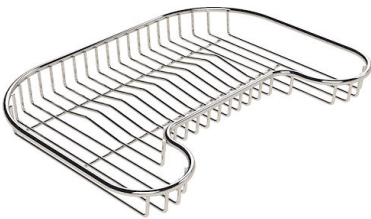

## EQUIPMENT

**Iroko-wood chopping board**  
8659 112

**Stainless steel bowl-holder ring**  
8100 112

**Vaschetta bianca**  
8152 100  
\* only in combination with the accessory  
8100 112

**White colander**  
8151 100

## OPTIONAL ACCESSORIES

**Iroko-wood twin chopping board**  
8644 003

**Stainless steel colander**  
8154 000

**Stainless steel plate rack**  
8100 154

**Stainless steel plate rack**  
8100 111