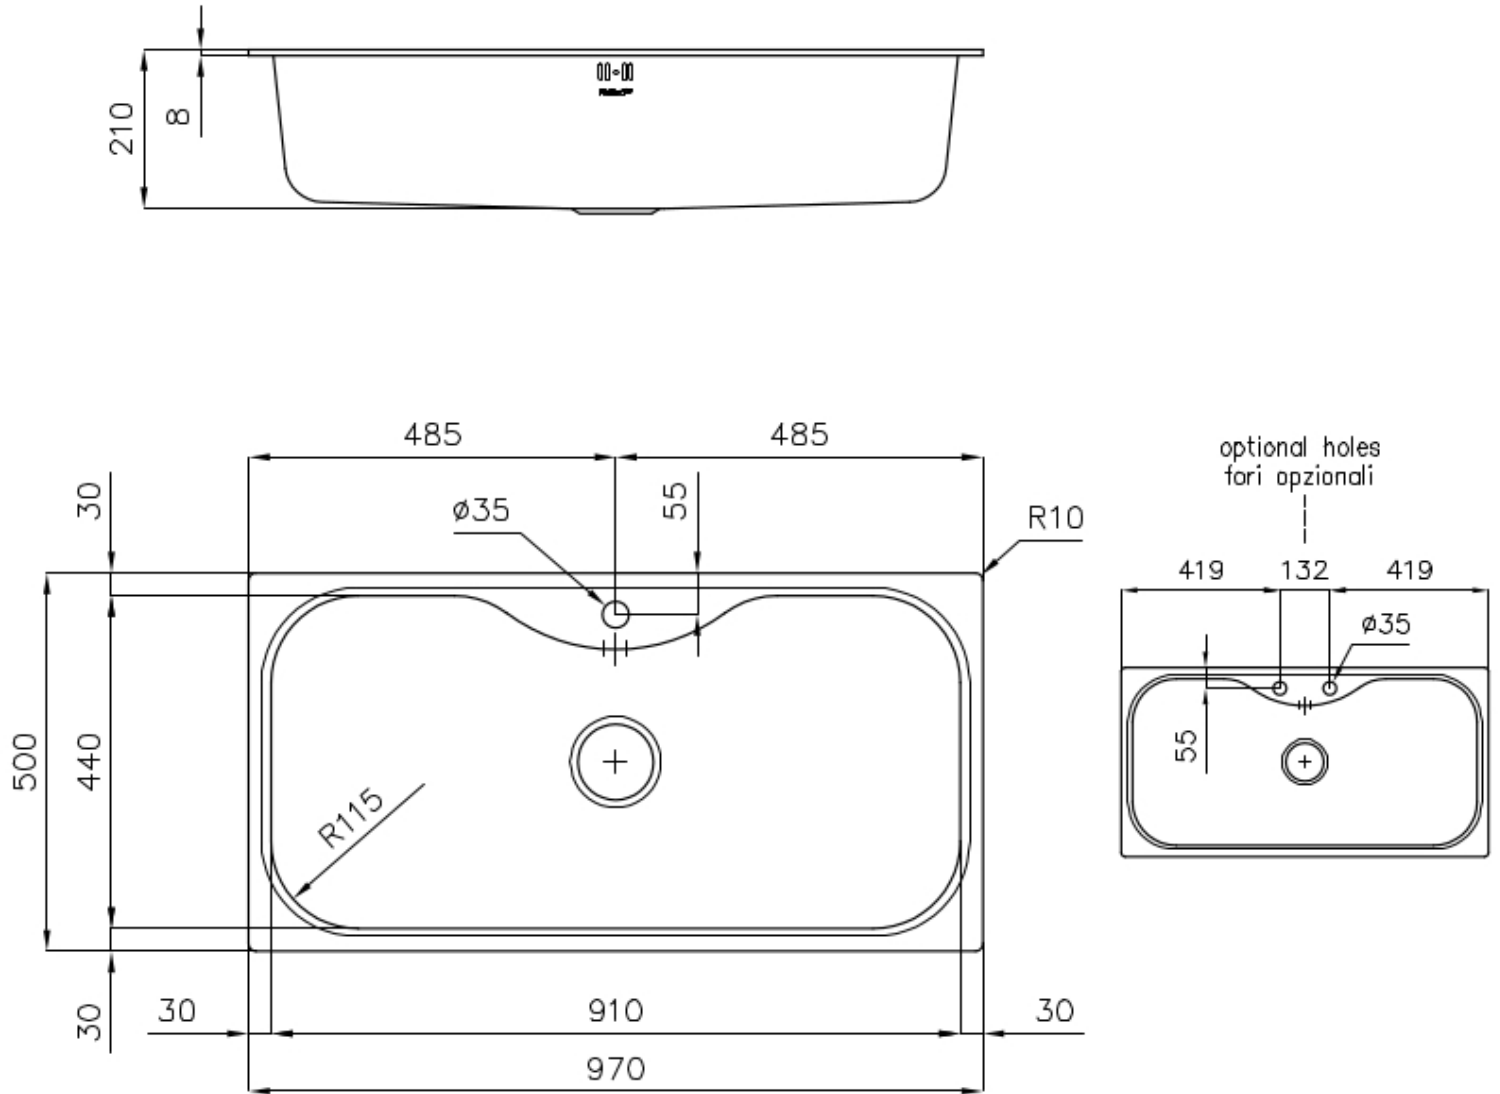

TECHNICAL DATA