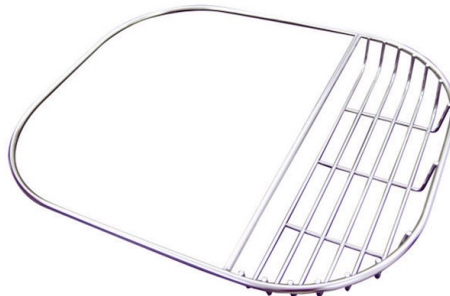

Stainless steel bowl-holder ring
8100 112